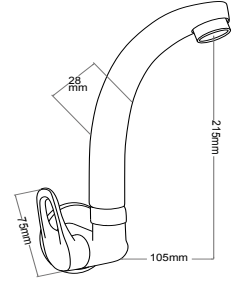

TEKLİ MİX SERİSİ

Single Mix Series

TURKEY

TX 312

Tek Kumandalı Aç-Kapa Mix Borulu Duvardan Evey Bataryası
Single Controlled, Wall Mounted (Cold) Open-Close Sink Faucet (With Mix Pipe)

Koli Adet Quantity of Boxes	15	Adet Pieces
Koli Ağırlığı / kg Packing Weight /kg	9,51	kg.
Koli Ölçüleri / cm Quantity of Boxes / cm	42x35x40	cm
Koli Hacmi / m ³ Pack Dimension / m ³	0,059	m ³