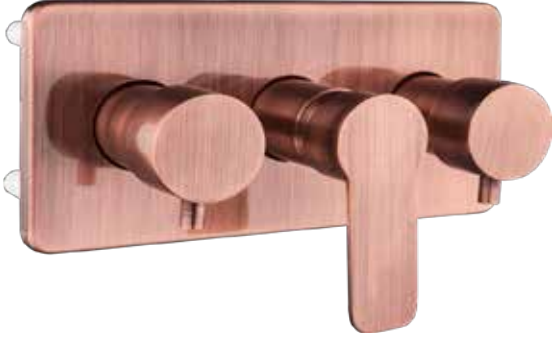

RENK SEÇENEKLERİ / Color Options

Z 2544 S

Z 2544 A

ANKASTRE SERİSİ
Built-In Series

Z 2550 AB

Z 2550 AS

Z 2550

Ankastre 3 Yönlü Depo Girişli
Banyo Bataryası
3 Way Built-in Shower Faucet With Water
Tank Entry (With Square Rosette)