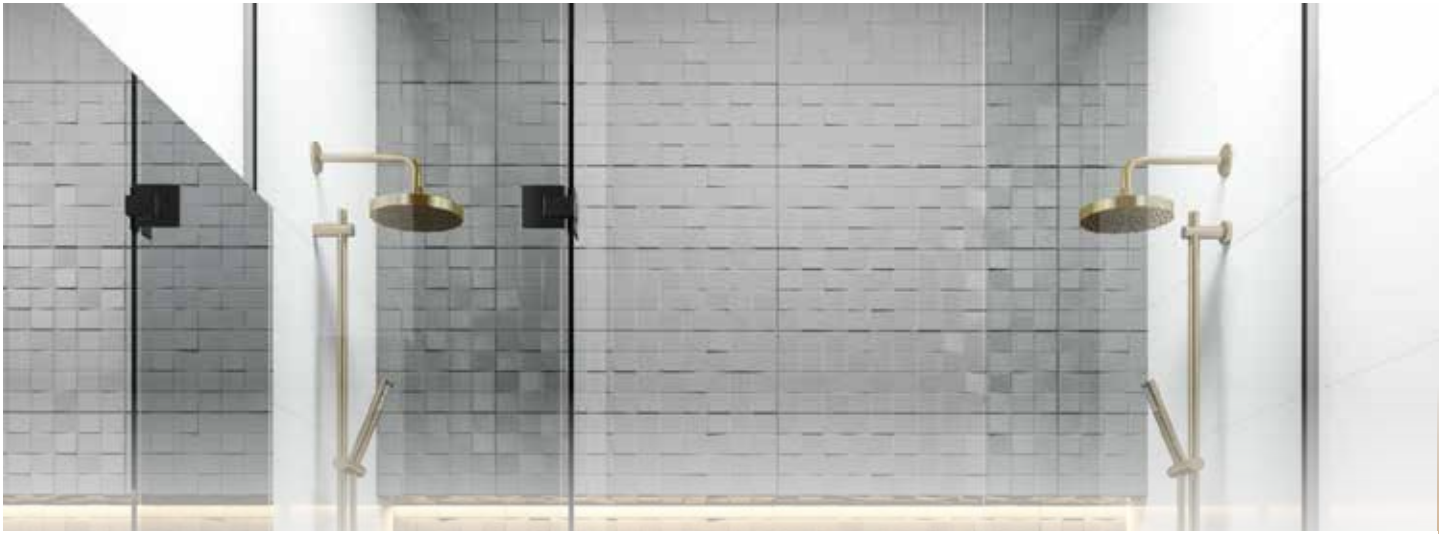

ANKASTRE SERİSİ

Built-In Series

Turkey

Z 2523 AB