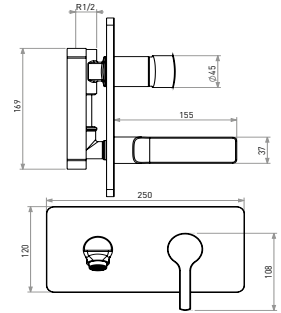

Ankastre Lavabo Bataryası (Birleşik Rozet-Splash Çıkış Uçlu)

Built-in Basin Faucet With United Square Rosette & SPLASH Outlet Pipe

Koli Adet Quantity of Boxes	6	Adet Pieces
Koli Ağırlığı / kg Packing Weight /kg	13,00	kg.
Koli Ölçüleri / cm Quantity of Boxes / cm	46x38x42	cm
Koli Hacmi / m³ Pack Dimension / m³	0,0734	m³