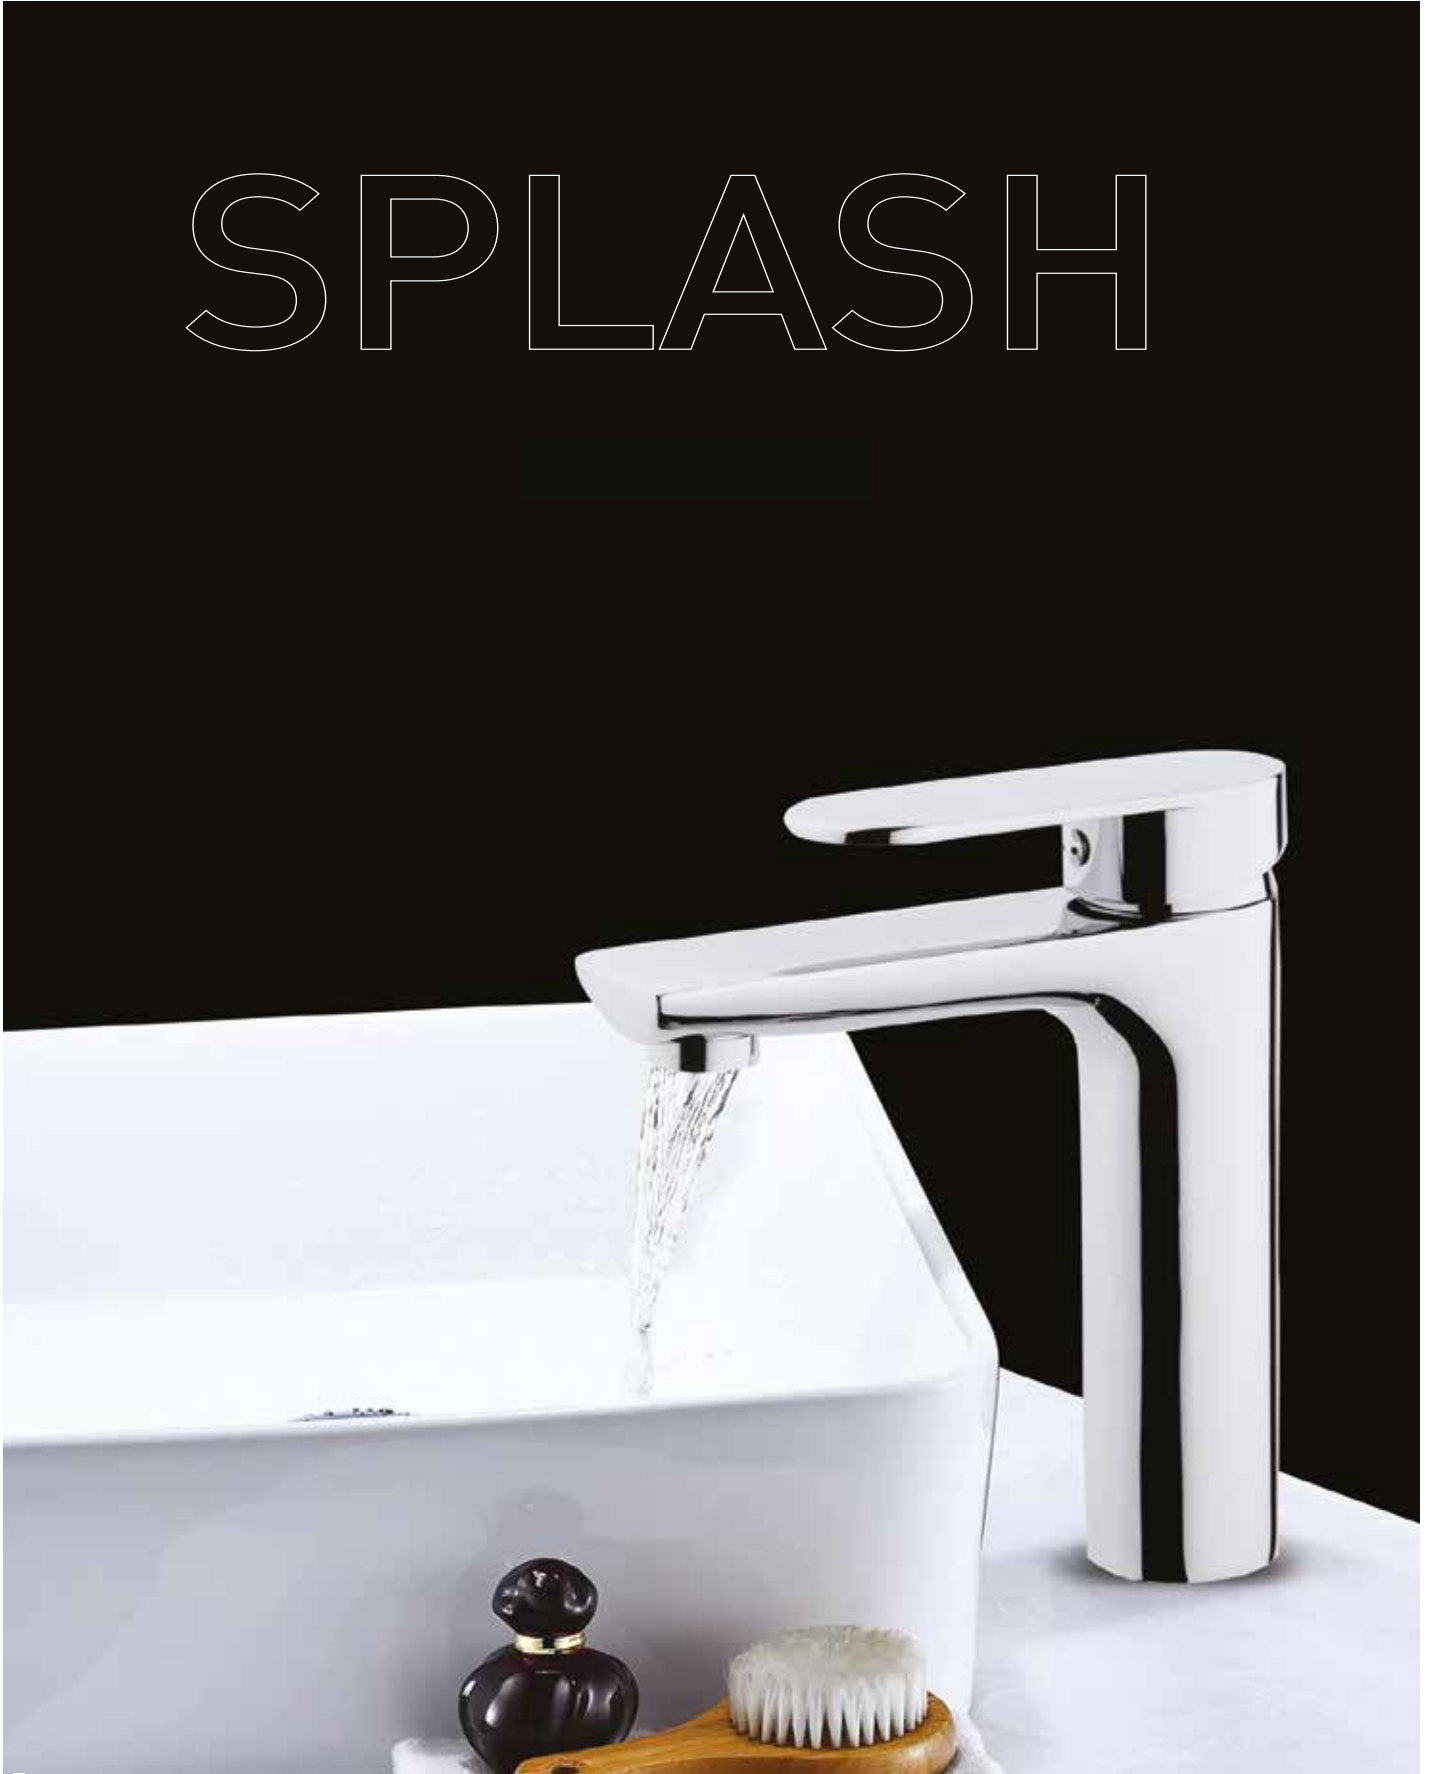

SPLASH SERİSİ

Splash Series

turkey

SPLASH

STİLLA SERİSİ

Stilla Series

ML 3500

Banyo Bataryası