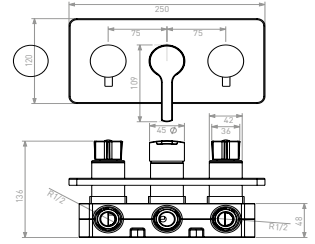

Ankastre 3 Yönlü Depo Girişli
Banyo Bataryası
3 Way Built-in Shower Faucet With Water
Tank Entry (With Square Rosette)

Koli Adet Quantity of Boxes	6	Adet Pieces	
Koli Ağırlığı / kg Packing Weight /kg	23,3	kg.	
Koli Ölçüleri / cm Quantity of Boxes / cm	46x38x42	cm	
Koli Hacmi / m³ Pack Dimension / m³	0,0734	m³