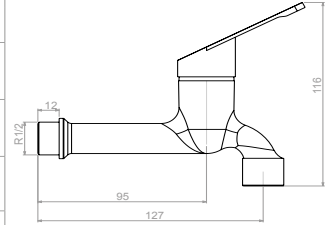

TX 330

Tek Kumandalı Musluk
Single Controlled Open Close Tap

Koli Adet Quantity of Boxes	20	Adet Pieces
Koli Ağırlığı / kg Packing Weight /kg	10,6	kg.
Koli Ölçüleri / cm Quantity of Boxes / cm	42x35x40	cm
Koli Hacmi / m³ Pack Dimension / m³	0,059	m³