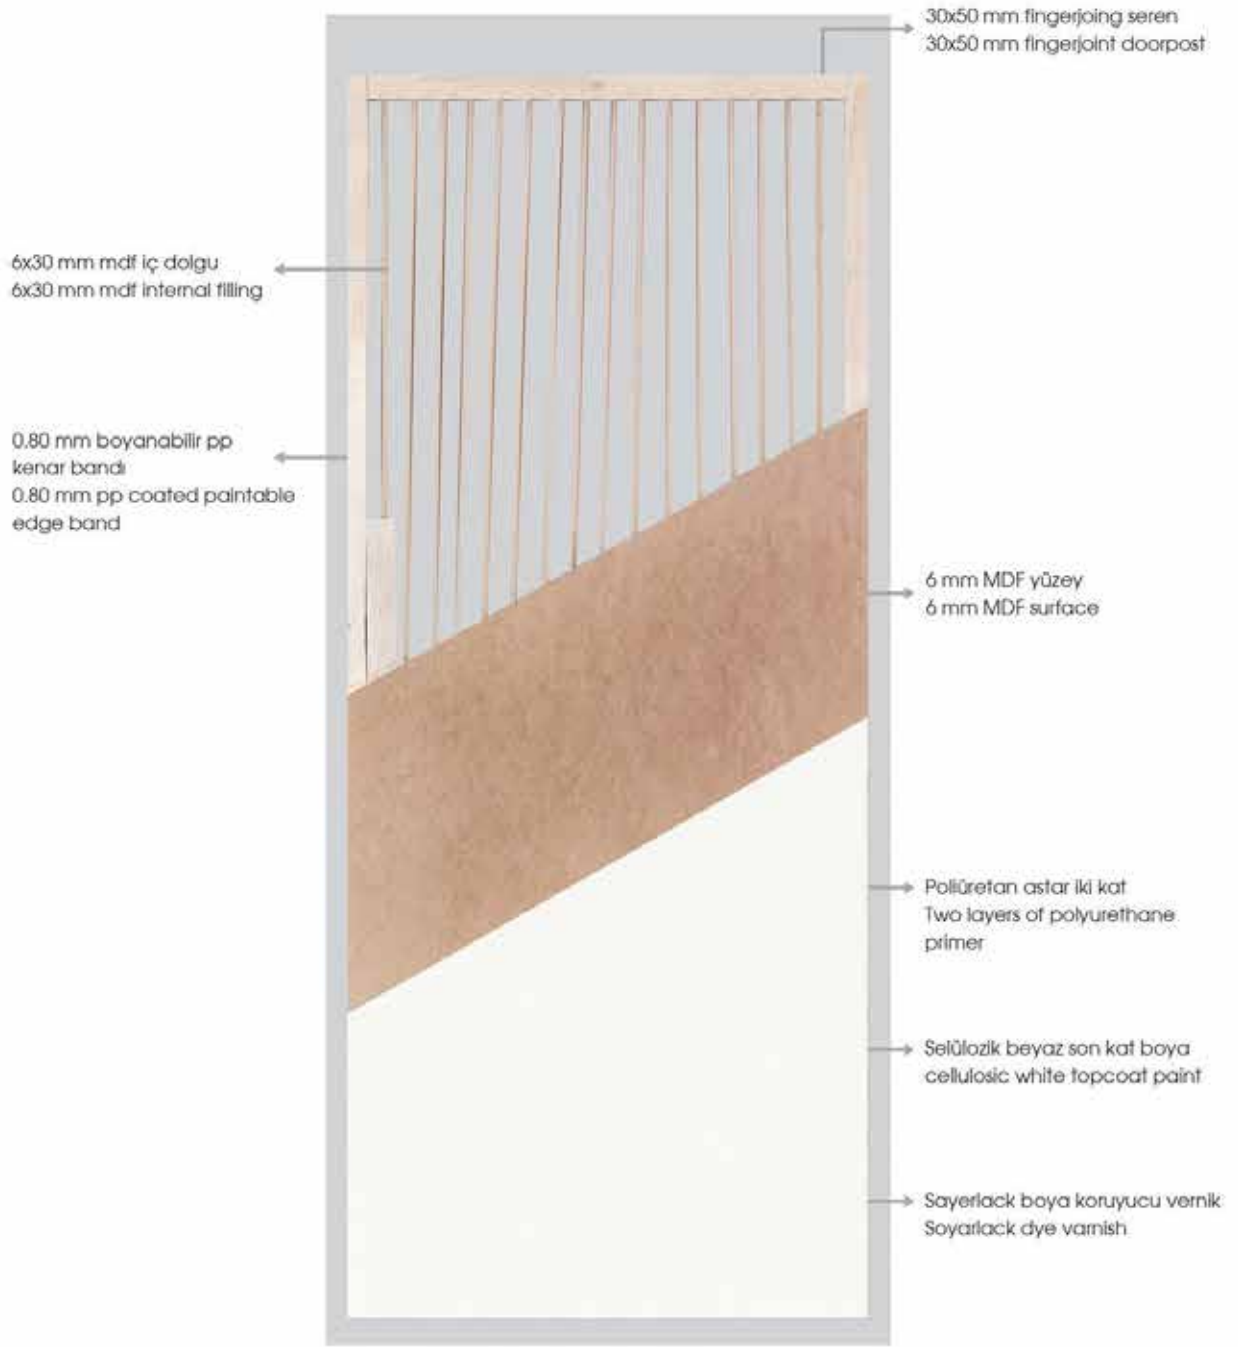

36 mm Düz Kasa

9 Nolu Pervaz

9 mm 8 cm Pervaz

LAKE KAPILAR / lacquered doors / ابواب طلي

42 mm Sandviç Bombeli Kasa