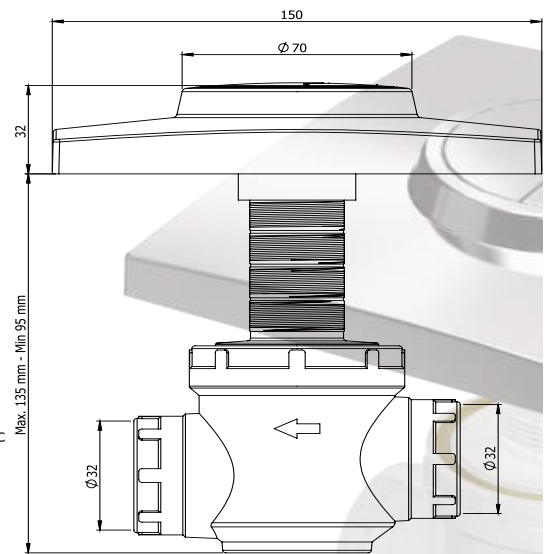

- PPR Body
- Adjustable Length
- Flow Time Min 4 Sec. Max 8 Sec
- Working Pressure 1-7 Bar
- Soft Button
- Compatible Panels
- Brass Interior Mechanism
- 3 Year Warranty

DIAMETER	CODE	BOX / PCS	KG	CBM
Ø 1"	7031	18	11,215	0,068 m ³