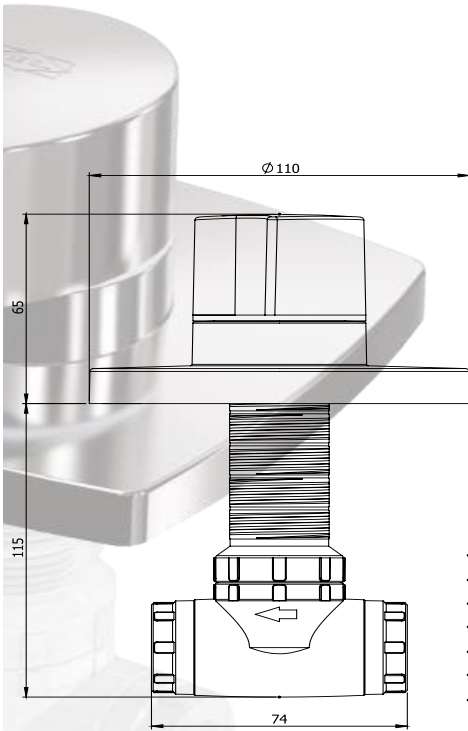

- PPR Gövde
- Aç Kapa Salmastra
- Ayarlanabilir Boy
- Montaj Hatası Tolere Edebilen Rozet
- Birbiriyle Uyumlu Volanlar
- Max 10 Bar Basınca Dayanıklığı Gövde
- 5 Yıl Garanti

- PPR Body
- Open Close Gasket
- Adjustable Length
- Rosette That Is Able To Tolerate Installation Mistakes
- Flywheels Compatible To Each Other
- Max 10 Bar Pressure Resistant Body
- 5 Year Warranty

DIAMETER	CODE	BOX / PCS	KG	CBM
Ø 1/2"	5335	24	12.05	0,057m³
Ø 3/4"	6335	24	12.05	0,057m³