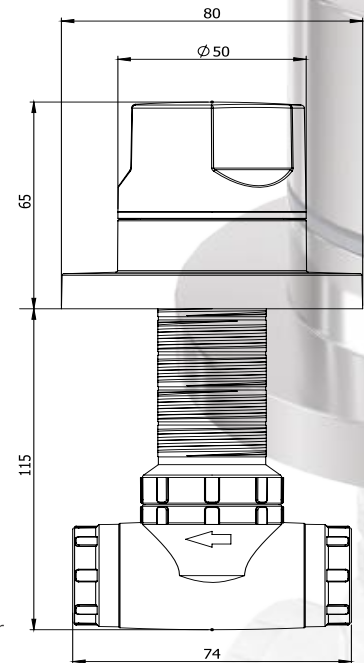

- PPR Body
- ABS Volan
- Open Close Gasket
- Adjustable Length
- Rosette That Is Able To Tolerate Installation Mistakes
- Flywheels Compatible To Each Other
- Max 10 Bar Pressure Resistant Body
- 5 Year Warranty