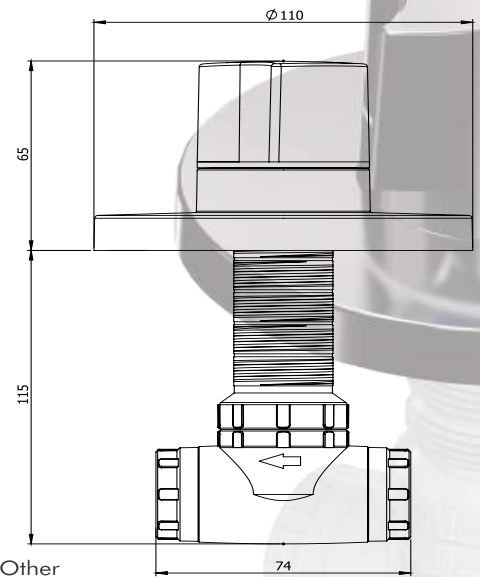

- PPR Gövde
- ABS Volan
- Aç Kapa Salmastra
- Ayarlanabilir Boy
- Montaj Hatası Tolere Edebilen Rozet
- Birbiriyle Uyumlu Volanlar
- Max 10 Bar Basınca Dayanıklı Gövde
- 5 Yıl Garanti

- PPR Body
- ABS Volan
- Open Close Gasket
- Adjustable Length
- Rosette That Is Able To
- Tolerate Installation Mistakes
- Flywheels Compatible To Each Other
- Max 10 Bar Pressure Resistant Body
- 5 Year Warranty

DIAMETER	CODE	BOX / PCS	KG	CBM
Ø 1/2"	5235	24	12,05	0,057m³
Ø 3/4"	6235	24	12,05	0,057m³