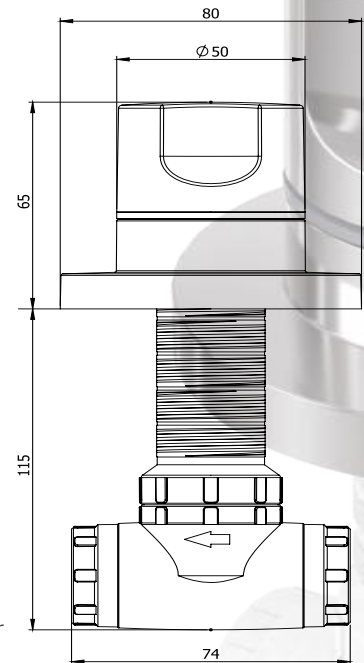

- PPR Body
- ABS Volan
- Open Close Gasket
- Adjustable Length
- Rosette That Is Able To Tolerate Installation Mistakes
- Flywheels Compatible To Each Other
- Max 10 Bar Pressure Resistant Body
- 5 Year Warranty