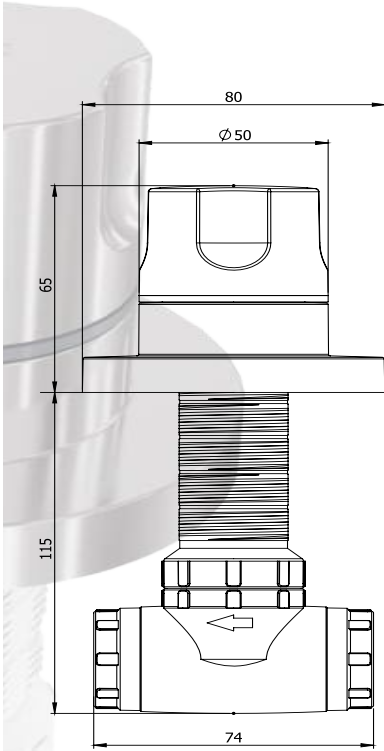

- PPR Gövde
- ABS Volan
- Aç Kapa Salmastra
- Ayarlanabilir Boy
- Montaj Hatası Tolere Edebilen Rozet
- Birbiriyle Uyumlu Volanlar
- Max 10 Bar Basınca Dayanıklı Gövde
- 5 Yıl Garanti

- PPR Body
- ABS Volan
- Open Close Gasket
- Adjustable Length
- Rosette That Is Able To
- Tolerate Installation Mistakes
- Flywheels Compatible To Each Other
- Max 10 Bar Pressure Resistant Body
- 5 Year Warranty

DIAMETER	CODE	BOX / PCS	KG	CBM
Ø 1/2"	5129	32	10,65	0,057m³
Ø 3/4"	6129	32	10,65	0,057m³