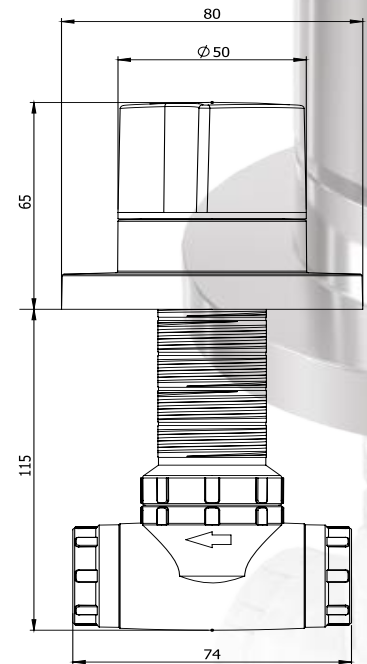

- PPR Gövde
- ABS Volan
- Aç Kapa Salmastra
- Ayarlanabilir Boy
- Montaj Hatası Tolere Edebilen Rozet
- Birbiriyle Uyumlu Volanlar
- Max 0 Bar Basınca Dayanıklı Gövde
- 5 Yıl Garanti

- PPR Body
- ABS Volan
- Open Close Gasket
- Adjustable Length
- Rosette That Is Able To Tolerate Installation Mistakes
- Flywheels Compatible To Each Other
- Max 10 Bar Pressure Resistant Body
- 5 Year Warranty

DIAMETER	CODE	BOX / PCS	KG	CBM
Ø 1/2"	5135	32	10,65	0,057m³
Ø 3/4"	6135	32	10,65	0,057m³