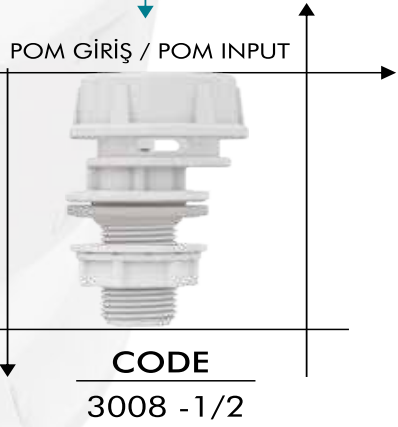

CODE
3008 - 1/2