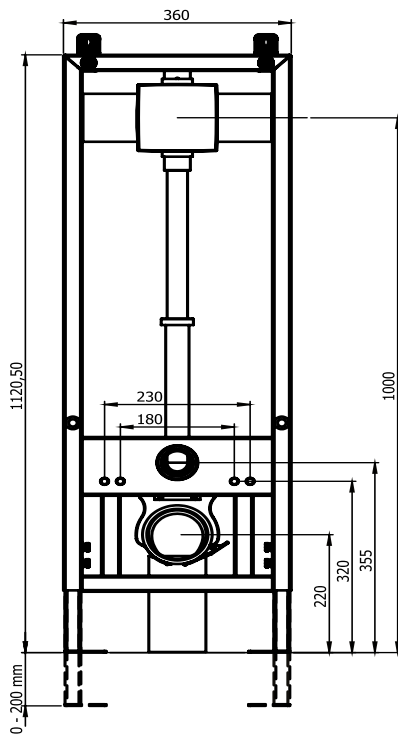

- PPR Gövde
- Ayarlanabilir Boy
- Akış Süresi Min 4 Sn. Max 8 Sn.
- Çalışma Basıncı 1-7 Bar
- Soft Buton
- Birbiri ile Uyumlu Paneller
- PPR Gövde Piriç İç Mekanizma
- 3 Yıl Garantili Kolay
- Sökülüp Takılabilen Piriç Rekorlu Sistem
- Alçıpan ve tuğla Duvara uygulanır
- Korozyona Dirençli Elektrostatik Boya
- TS EN 997 Standardına Uygun Gövde Yapısı

- PPR Body
- Adjustable Length
- Flow Time Min 4 Sec. Max 8 Sec.
- Working Pressure 1-7 Bar
- Soft Button
- Compatible Panels
- Brass Interior Mechanism
- 3 Year Warranty
- Easy to install and remove brass union system
- Applied to drywall and brick wall
- Body Structure in Accordance With TS EN 997 Standard
- Corrosion Resistant Electro Static Paint

DIAMETER	CODE	BOX / PCS	KG	CBM
Ø 1"	7130	-	---	---m³