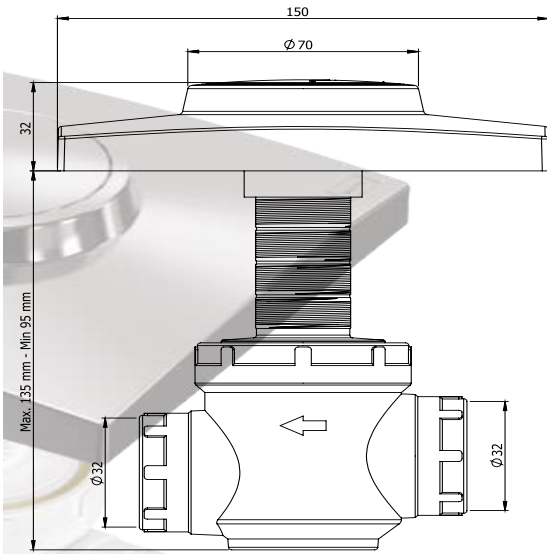

- PPR Gövde
- Ayarlanabilir Boy
- Akış Süresi 8sn
- Çalışma Basıncı 1 -7 Bar
- Soft Buton
- Birbiriyle Uyumlu Paneller
- Piring İç Mekanizma
- 3 Yıl Garanti

- PPR Body
- Adjustable Length
- Flow Time 8 Sec.
- Working Pressure 1-7 Bar
- Soft Button
- Compatible Panels
- Brass Interior Mechanism
- 3 Year Warranty

DIAMETER	CODE	BOX / PCS	KG	CBM
Ø 1"	7030	18	11,215	0,068 m³