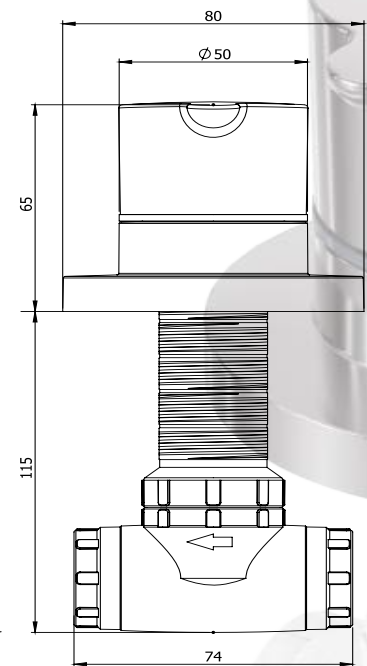

DIAMETER	CODE	BOX / PCS	KG	CBM
Ø 1/2"	5031	32	12,77	0,057m³
Ø 3/4"	6031	32	12,77	0,057m³