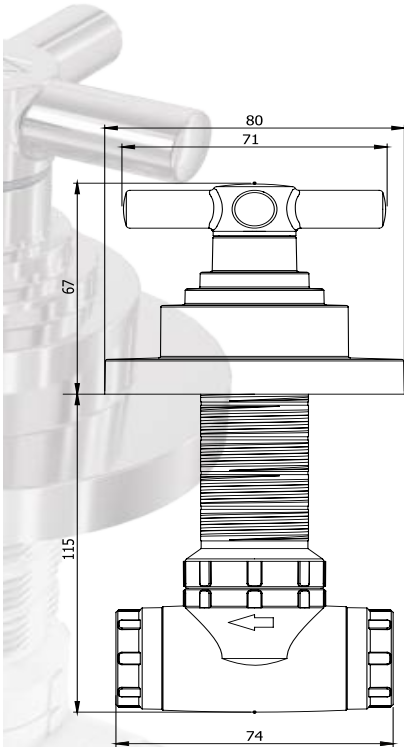

Ankastre Ara Kesme Valfi – Artı Zamak – Eko
Built-In Concealed Stop Valve - Plus Zinc – Eko

- PPR Gövde
- Zamak Volan
- Aç Kapa Salmastra
- Ayarlanabilir Boy
- Montaj Hatası Tolere Edebilen Rozet
- Birbiriyle Uyumlu Volanlar
- Max 10 Bar Basınca Dayanıklı Gövde
- 5 Yıl Garanti

- PPR Body
- Zinc Volan
- Open Close Gasket
- Adjustable Length
- Rosette That Is Able To
- Tolerate Installation Mistakes
- Flywheels Compatible To Each Other
- Max 10 Bar Pressure Resistant Body
- 5 Year Warranty

DIAMETER	CODE	BOX / PCS	KG	CBM
Ø 1/2"	5028-01	32	12.77	0,057m³
Ø 3/4"	6028-01	32	12.72	0,057m³