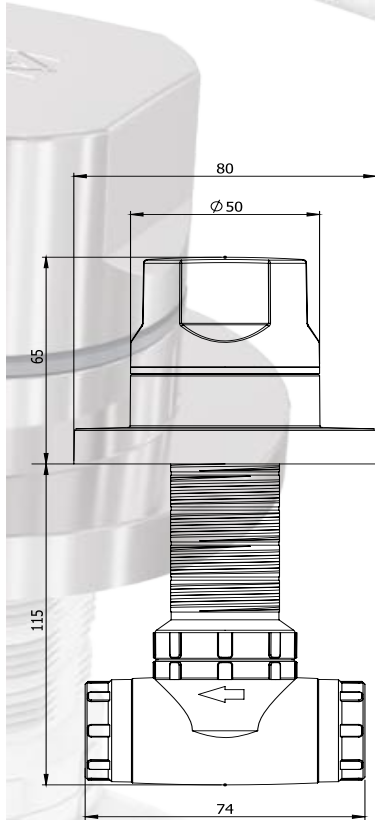

- PPR Gövde
- ABS Volan
- Aç Kapa Salmastra
- Ayarlanabilir Boy
- Montaj Hatası Tolere Edebilen Rozet
- Birbiriyle Uyumlu Volanlar
- Max 10 Bar Basınca Dayanıklılık Gövde
- 5 Yıl Garanti

- PPR Body
- ABS Flywheel
- Open Close Gasket
- Adjustable Length
- Rosette That Is Able To
- Tolerate Installation Mistakes
- Flywheels Compatible To Each Other
- Max 10 Bar Pressure Resistant Body
- 5 Year Warranty

DIAMETER	CODE	BOX / PCS	KG	CBM
Ø 1/2"	5134	32	10,65	0,057m³
Ø 3/4"	6134	32	10,65	0,057m³