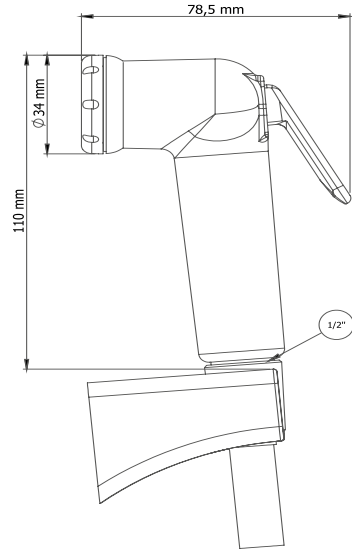

- ABS Body
- Brass Spiral Hose
- Able To Rotate On 360 Degree
- Brass Connecting Tips
- Adjustable Flow Speed
- Continuous Flow Feature
- Filtered Input
- Max 65 C Temperature
- 5 Year Warranty

CODE | BOX / PCS | KG | CBM
3034 B 30/60 13,84/27,45 0,08-0,12m³