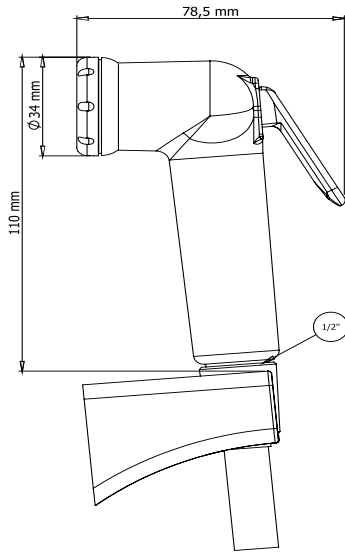

Taharetmatik Temizlik Seti - Fme Shut Off Cleaning Set - Smoked

- ABS Gvde
- Piri Spiral Hortum
- 360 Derece Dnebilen
- Baęlantı Uęları Piri
- Ayarlanabilir Akıř Hızı
- Srekli Akıř zellięi
- Filtireli Giriř
- Max 65 C Sıcaklık
- 5 Yıl Garanti
- ABS Body
- Brass Spiral Hose
- Able To Rotate On 360 Degree
- Brass Connecting Tips
- Adjustable Flow Speed
- Continuous Flow Feature
- Filtered Input
- Max 65 C Temperature
- 5 Year Warranty

- ABS Gvde
- Piri Spiral Hortum
- 360 Derece Dnebilen
- Baęlantı Uęları Piri
- Ayarlanabilir Akıř Hızı
- Srekli Akıř zellięi
- Filtireli Giriř
- Max 65 C Sıcaklık
- 5 Yıl Garanti
- ABS Body
- Brass Spiral Hose
- Able To Rotate On 360 Degree
- Brass Connecting Tips
- Adjustable Flow Speed
- Continuous Flow Feature
- Filtered Input
- Max 65 C Temperature
- 5 Year Warranty