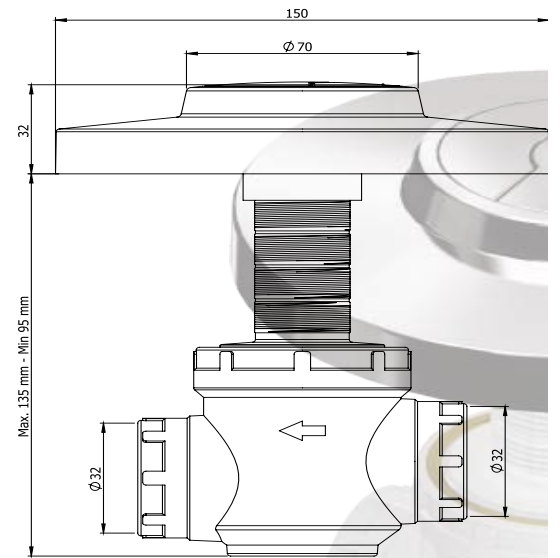

DIAMETER	CODE	BOX / PCS	KG	CBM
Ø 1"	7029	18	11,215	0,068 m³