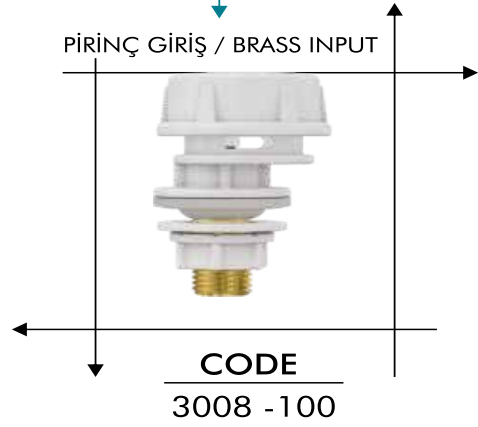

CODE
3008 - 100