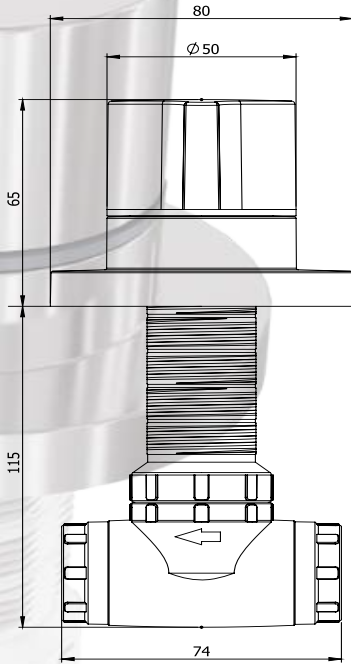

- PPR Gövde
- ABS Volan
- Aç Kapa Salmastra
- Ayarlanabilir Boy
- Montaj Hatası Tolere Edebilen Rozet
- Birbiriyle Uyumlu Volanlar
- Max 10 Bar Basınca Dayanıklı Gövde
- 5 Yıl Garanti

- PPR Body
- ABS Volan
- Open Close Gasket
- Adjustable Length
- Rosette That Is Able To Tolerate Installation Mistakes
- Flywheels Compatible To Each Other
- Max 10 Bar Pressure Resistant Body
- 5 Year Warranty

DIAMETER	CODE	BOX / PCS	KG	CBM
Ø 1/2"	5132	32	10,65	0,057m³
Ø 3/4"	6132	32	10,65	0,057m³