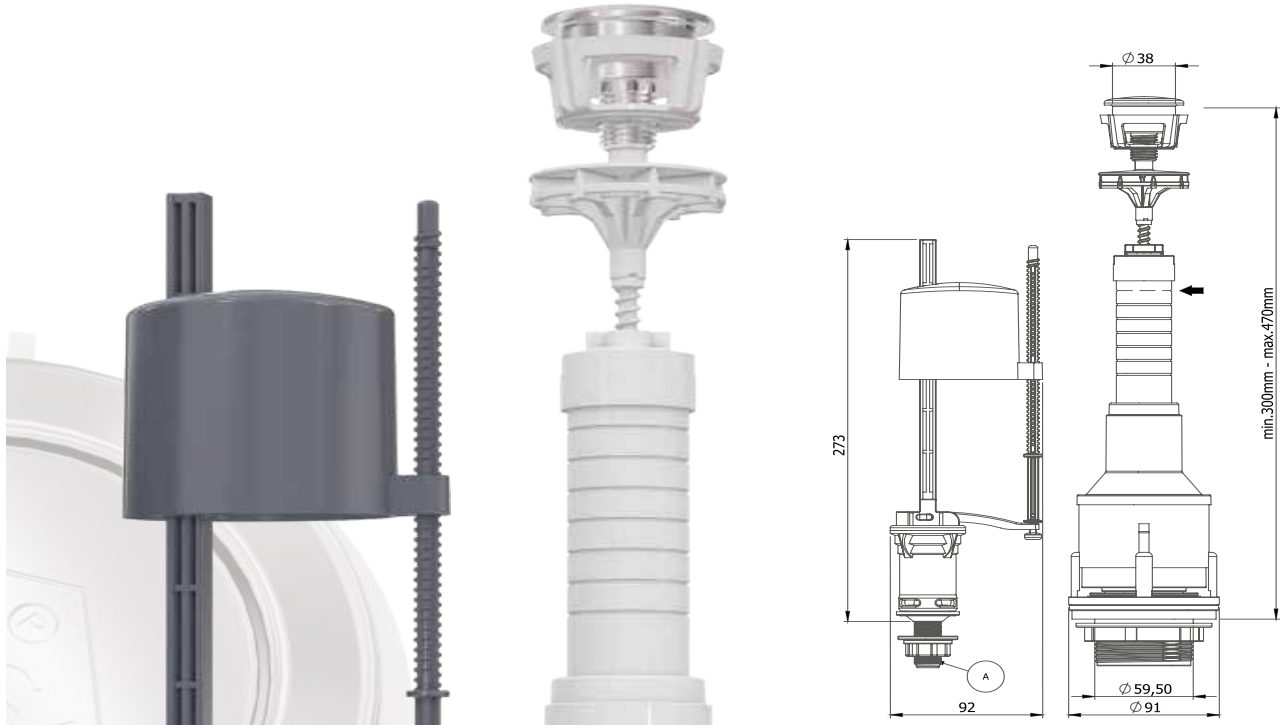

Basmalı İç Takım (Altın Giriş) Push Type Internal Kit (Bottom Inlet)