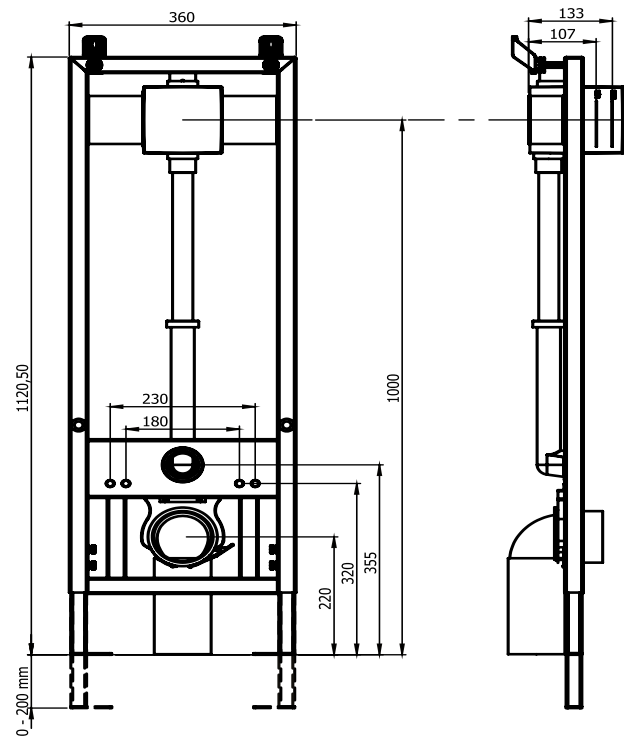

- PPR Gövde
- Ayarlanabilir Boy
- Akış Süresi Min 4 Sn. Max 8 Sn.
- Çalışma Basıncı 1-7 Bar
- Soft Buton
- Birbiri ile Uyumlu Paneller
- PPR Gövde Piring İç Mekanizma
- 3 Yıl Garantili Kolay
- Sökülüp Takılabilen Piring Rekorlu Sistem
- Alçıpan ve tuğla Duvara uygulanır
- Korozyona Dirençli Elektrostatik Boya
- TS EN 997 Standardına Uygun Gövde Yapısı

- PPR Body
- Adjustable Length
- Flow Time Min 4 Sec. Max 8 Sec.
- Working Pressure 1-7 Bar
- Soft Button
- Compatible Panels
- Brass Interior Mechanism
- 3 Year Warranty
- Easy to install and remove brass union system
- Applied to drywall and brick wall
- Body Structure in Accordance With TS EN 997 Standard
- Corrosion Resistant Electro Static Paint